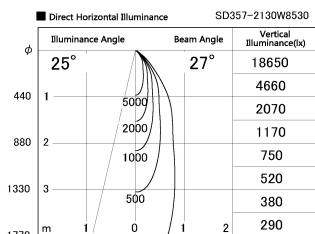

Item no. SD357-2130W8530

Series Name: Cylinder Box (UL Track)
(SD357)

Installation	Track mount
Type	
Fixture wattage	21W
Beam angle	27 deg
Color Temp.	3000K
CRI	Ra>85
Luminous	1535 lm
Body	Die-cast aluminum alloy
Body finish	White
Trim finish	N/A
Reflector finish	N/A
IP Rate	IP20
Light source	COB module
Input Voltage	AC220~240V
Dimming Type	Non-Dimmable
Certificate	CE, CCC
Cut Hole	N/A