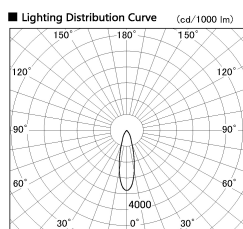

Item no. SD357-2130W8530

Series Name: Cylinder Box (UL Track)
(SD357)

Installation	Track mount
Type	
Fixture wattage	21W
Beam angle	27 deg
Color Temp.	3000K
CRI	Ra>85
Luminous	1535 lm
Body	Die-cast aluminum alloy
Body finish	White
Trim finish	N/A
Reflector finish	N/A
IP Rate	IP20
Light source	COB module
Input Voltage	AC220~240V
Dimming Type	Non-Dimmable
Certificate	CE, CCC
Cut Hole	N/A