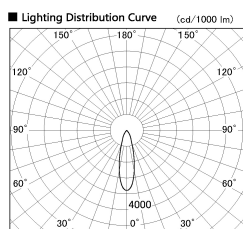

Item no. SD357-2130W8535

Series Name: Cylinder Box (UL Track)
(SD357)

Installation	Track mount
Type	
Fixture wattage	21W
Beam angle	27 deg
Color Temp.	3500K
CRI	Ra>85
Luminous	1566 lm
Body	Die-cast aluminum alloy
Body finish	White
Trim finish	N/A
Reflector finish	N/A
IP Rate	IP20
Light source	COB module
Input Voltage	AC220~240V
Dimming Type	Non-Dimmable
Certificate	CE, CCC
Cut Hole	N/A