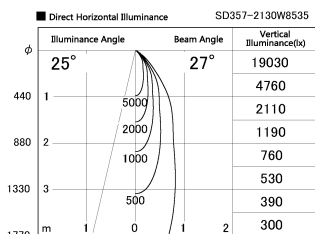

Item no. SD357-2130W8535

Series Name: Cylinder Box (UL Track)
(SD357)

Installation	Track mount
Type	
Fixture wattage	21W
Beam angle	27 deg
Color Temp.	3500K
CRI	Ra>85
Luminous	1566 lm
Body	Die-cast aluminum alloy
Body finish	White
Trim finish	N/A
Reflector finish	N/A
IP Rate	IP20
Light source	COB module
Input Voltage	AC220~240V
Dimming Type	Non-Dimmable
Certificate	CE, CCC
Cut Hole	N/A