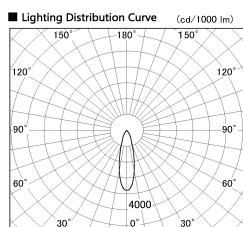

Item no. SD357-2130W8540

Series Name: Cylinder Box (UL Track)
(SD357)

Installation	Track mount
Type	
Fixture wattage	21W
Beam angle	27 deg
Color Temp.	4000K
CRI	Ra>85
Luminous	1582 lm
Body	Die-cast aluminum alloy
Body finish	White
Trim finish	N/A
Reflector finish	N/A
IP Rate	IP20
Light source	COB module
Input Voltage	AC220~240V
Dimming Type	Non-Dimmable
Certificate	CE, CCC
Cut Hole	N/A