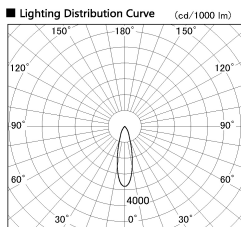

Item no. SD357-2130W8540

Series Name: Cylinder Box (UL Track)
(SD357)

Installation	Track mount
Type	
Fixture wattage	21W
Beam angle	27 deg
Color Temp.	4000K
CRI	Ra>85
Luminous	1582 lm
Body	Die-cast aluminum alloy
Body finish	White
Trim finish	N/A
Reflector finish	N/A
IP Rate	IP20
Light source	COB module
Input Voltage	AC220~240V
Dimming Type	Non-Dimmable
Certificate	CE, CCC
Cut Hole	N/A