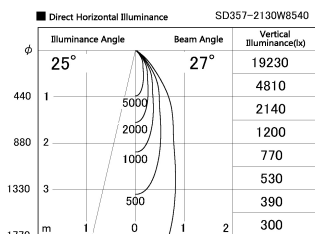

Item no. SD357-2130W8540

Series Name: Cylinder Box (UL Track)
(SD357)

Installation	Track mount
Type	
Fixture wattage	21W
Beam angle	27 deg
Color Temp.	4000K
CRI	Ra>85
Luminous	1582 lm
Body	Die-cast aluminum alloy
Body finish	White
Trim finish	N/A
Reflector finish	N/A
IP Rate	IP20
Light source	COB module
Input Voltage	AC220~240V
Dimming Type	Non-Dimmable
Certificate	CE, CCC
Cut Hole	N/A