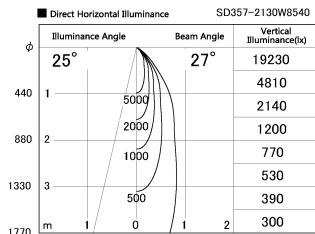

Item no. SD357-2130W8540

Series Name: Cylinder Box (UL Track)
(SD357)

Installation	Track mount
Type	
Fixture wattage	21W
Beam angle	27 deg
Color Temp.	4000K
CRI	Ra>85
Luminous	1582 lm
Body	Die-cast aluminum alloy
Body finish	White
Trim finish	N/A
Reflector finish	N/A
IP Rate	IP20
Light source	COB module
Input Voltage	AC220~240V
Dimming Type	Non-Dimmable
Certificate	CE, CCC
Cut Hole	N/A