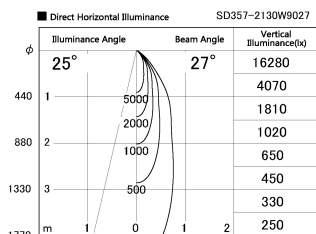

Item no. SD357-2130W9027

Series Name: Cylinder Box (UL Track)
(SD357)

Installation	Track mount
Type	
Fixture wattage	21W
Beam angle	27 deg
Color Temp.	2700K
CRI	Ra>90
Luminous	1340 lm
Body	Die-cast aluminum alloy
Body finish	White
Trim finish	N/A
Reflector finish	N/A
IP Rate	IP20
Light source	COB module
Input Voltage	AC220~240V
Dimming Type	Non-Dimmable
Certificate	CE, CCC
Cut Hole	N/A