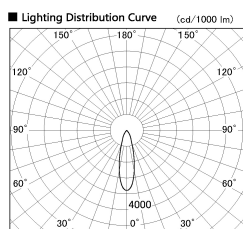

Item no. SD357-2130W9027

Series Name: Cylinder Box (UL Track)
(SD357)

Installation	Track mount
Type	
Fixture wattage	21W
Beam angle	27 deg
Color Temp.	2700K
CRI	Ra>90
Luminous	1340 lm
Body	Die-cast aluminum alloy
Body finish	White
Trim finish	N/A
Reflector finish	N/A
IP Rate	IP20
Light source	COB module
Input Voltage	AC220~240V
Dimming Type	Non-Dimmable
Certificate	CE, CCC
Cut Hole	N/A