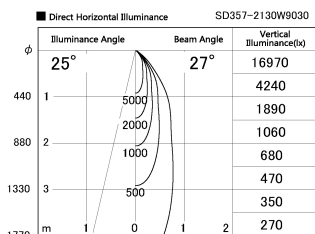

Item no. SD357-2130W9030

Series Name: Cylinder Box (UL Track)
(SD357)

Installation	Track mount
Type	
Fixture wattage	21W
Beam angle	27 deg
Color Temp.	3000K
CRI	Ra>90
Luminous	1396 lm
Body	Die-cast aluminum alloy
Body finish	White
Trim finish	N/A
Reflector finish	N/A
IP Rate	IP20
Light source	COB module
Input Voltage	AC220~240V
Dimming Type	Non-Dimmable
Certificate	CE, CCC
Cut Hole	N/A