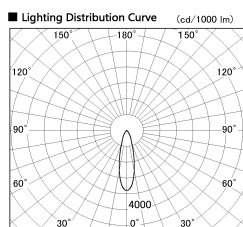

Item no. SD357-2130W9030

Series Name: Cylinder Box (UL Track)
(SD357)

Installation	Track mount
Type	
Fixture wattage	21W
Beam angle	27 deg
Color Temp.	3000K
CRI	Ra>90
Luminous	1396 lm
Body	Die-cast aluminum alloy
Body finish	White
Trim finish	N/A
Reflector finish	N/A
IP Rate	IP20
Light source	COB module
Input Voltage	AC220~240V
Dimming Type	Non-Dimmable
Certificate	CE, CCC
Cut Hole	N/A