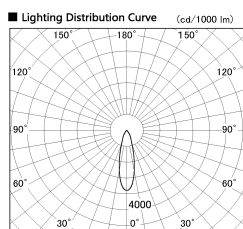

Item no. SD357-2130W9035

Series Name: Cylinder Box (UL Track)  
(SD357)

Installation	Track mount
Type	
Fixture wattage	21W
Beam angle	27 deg
Color Temp.	3500K
CRI	Ra>90
Luminous	1424 lm
Body	Die-cast aluminum alloy
Body finish	White
Trim finish	N/A
Reflector finish	N/A
IP Rate	IP20
Light source	COB module
Input Voltage	AC220~240V
Dimming Type	Non-Dimmable
Certificate	CE, CCC
Cut Hole	N/A