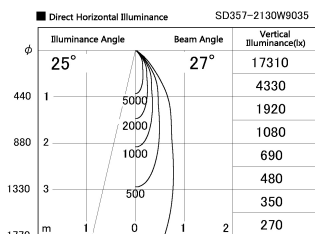

Item no. SD357-2130W9035

Series Name: Cylinder Box (UL Track)  
(SD357)

Installation	Track mount
Type	
Fixture wattage	21W
Beam angle	27 deg
Color Temp.	3500K
CRI	Ra>90
Luminous	1424 lm
Body	Die-cast aluminum alloy
Body finish	White
Trim finish	N/A
Reflector finish	N/A
IP Rate	IP20
Light source	COB module
Input Voltage	AC220~240V
Dimming Type	Non-Dimmable
Certificate	CE, CCC
Cut Hole	N/A