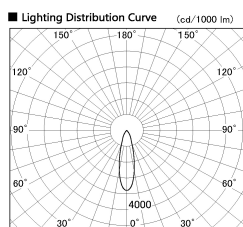

Item no. SD357-2130W9035

Series Name: Cylinder Box (UL Track)  
(SD357)

Installation	Track mount
Type	
Fixture wattage	21W
Beam angle	27 deg
Color Temp.	3500K
CRI	Ra>90
Luminous	1424 lm
Body	Die-cast aluminum alloy
Body finish	White
Trim finish	N/A
Reflector finish	N/A
IP Rate	IP20
Light source	COB module
Input Voltage	AC220~240V
Dimming Type	Non-Dimmable
Certificate	CE, CCC
Cut Hole	N/A