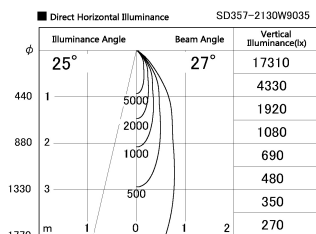

Item no. SD357-2130W9035

Series Name: Cylinder Box (UL Track)  
(SD357)

Installation	Track mount
Type	
Fixture wattage	21W
Beam angle	27 deg
Color Temp.	3500K
CRI	Ra>90
Luminous	1424 lm
Body	Die-cast aluminum alloy
Body finish	White
Trim finish	N/A
Reflector finish	N/A
IP Rate	IP20
Light source	COB module
Input Voltage	AC220~240V
Dimming Type	Non-Dimmable
Certificate	CE, CCC
Cut Hole	N/A