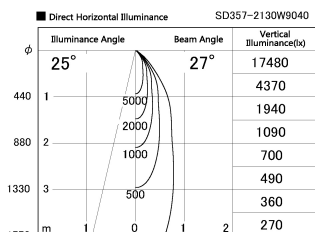

Item no. SD357-2130W9040

Series Name: Cylinder Box (UL Track)
(SD357)

Installation	Track mount
Type	Cylinder Box (UL Track) (SD357)
Fixture wattage	21W
Beam angle	27 deg
Color Temp.	4000K
CRI	Ra>90
Luminous	1438 lm
Body	Die-cast aluminum alloy
Body finish	White
Trim finish	N/A
Reflector finish	N/A
IP Rate	IP20
Light source	COB module
Input Voltage	AC220~240V
Dimming Type	Non-Dimmable
Certificate	CE, CCC
Cut Hole	N/A