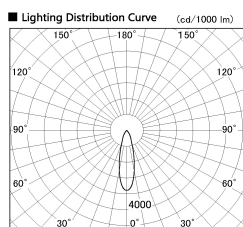

Item no. SD357-2130W9040

Series Name: Cylinder Box (UL Track)
(SD357)

Installation	Track mount
Type	Cylinder Box (UL Track) (SD357)
Fixture wattage	21W
Beam angle	27 deg
Color Temp.	4000K
CRI	Ra>90
Luminous	1438 lm
Body	Die-cast aluminum alloy
Body finish	White
Trim finish	N/A
Reflector finish	N/A
IP Rate	IP20
Light source	COB module
Input Voltage	AC220~240V
Dimming Type	Non-Dimmable
Certificate	CE, CCC
Cut Hole	N/A