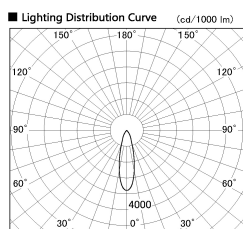

Item no. SD357-2130W9040

Series Name: Cylinder Box (UL Track)
(SD357)

Installation	Track mount
Type	
Fixture wattage	21W
Beam angle	27 deg
Color Temp.	4000K
CRI	Ra>90
Luminous	1438 lm
Body	Die-cast aluminum alloy
Body finish	White
Trim finish	N/A
Reflector finish	N/A
IP Rate	IP20
Light source	COB module
Input Voltage	AC220~240V
Dimming Type	Non-Dimmable
Certificate	CE, CCC
Cut Hole	N/A