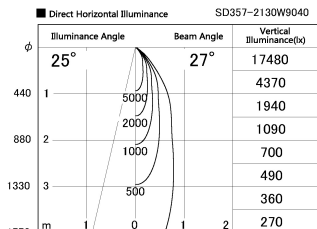

Item no. SD357-2130W9040

Series Name: Cylinder Box (UL Track)
(SD357)

Installation	Track mount
Type	
Fixture wattage	21W
Beam angle	27 deg
Color Temp.	4000K
CRI	Ra>90
Luminous	1438 lm
Body	Die-cast aluminum alloy
Body finish	White
Trim finish	N/A
Reflector finish	N/A
IP Rate	IP20
Light source	COB module
Input Voltage	AC220~240V
Dimming Type	Non-Dimmable
Certificate	CE, CCC
Cut Hole	N/A