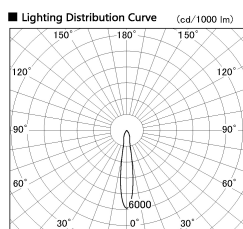

Item no. SD357-2115W8530

Series Name: Cylinder Box (UL Track)  
(SD357)

Installation	Track mount
Type	
Fixture wattage	21W
Beam angle	16 deg
Color Temp.	3000K
CRI	Ra>85
Luminous	1602 lm
Body	Die-cast aluminum alloy
Body finish	White
Trim finish	N/A
Reflector finish	N/A
IP Rate	IP20
Light source	COB module
Input Voltage	AC220~240V
Dimming Type	Non-Dimmable
Certificate	CE, CCC
Cut Hole	N/A