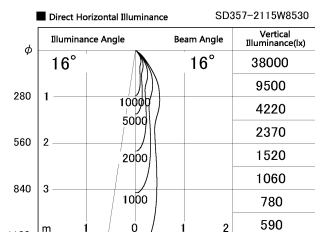

Item no. SD357-2115W8530

Series Name: Cylinder Box (UL Track)  
(SD357)

Installation	Track mount
Type	Cylinder Box (UL Track) (SD357)
Fixture wattage	21W
Beam angle	16 deg
Color Temp.	3000K
CRI	Ra>85
Luminous	1602 lm
Body	Die-cast aluminum alloy
Body finish	White
Trim finish	N/A
Reflector finish	N/A
IP Rate	IP20
Light source	COB module
Input Voltage	AC220~240V
Dimming Type	Non-Dimmable
Certificate	CE, CCC
Cut Hole	N/A