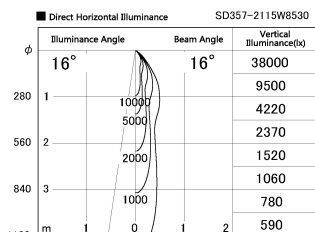

Item no. SD357-2115W8530

Series Name: Cylinder Box (UL Track)  
(SD357)

Installation	Track mount
Type	
Fixture wattage	21W
Beam angle	16 deg
Color Temp.	3000K
CRI	Ra>85
Luminous	1602 lm
Body	Die-cast aluminum alloy
Body finish	White
Trim finish	N/A
Reflector finish	N/A
IP Rate	IP20
Light source	COB module
Input Voltage	AC220~240V
Dimming Type	Non-Dimmable
Certificate	CE, CCC
Cut Hole	N/A