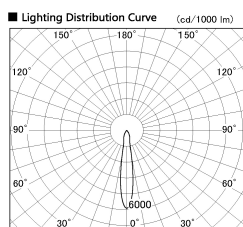

Item no. SD357-2115W8530

Series Name: Cylinder Box (UL Track)  
(SD357)

Installation	Track mount
Type	Cylinder Box (UL Track) (SD357)
Fixture wattage	21W
Beam angle	16 deg
Color Temp.	3000K
CRI	Ra>85
Luminous	1602 lm
Body	Die-cast aluminum alloy
Body finish	White
Trim finish	N/A
Reflector finish	N/A
IP Rate	IP20
Light source	COB module
Input Voltage	AC220~240V
Dimming Type	Non-Dimmable
Certificate	CE, CCC
Cut Hole	N/A