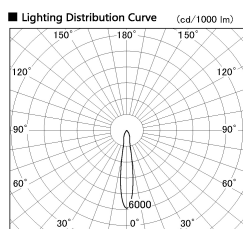

Item no. SD357-2115W8535

Series Name: Cylinder Box (UL Track)  
(SD357)

|                  |                         |
|------------------|-------------------------|
| Installation     | Track mount             |
| Type             |                         |
| Fixture wattage  | 21W                     |
| Beam angle       | 16 deg                  |
| Color Temp.      | 3500K                   |
| CRI              | Ra>85                   |
| Luminous         | 1634 lm                 |
| Body             | Die-cast aluminum alloy |
| Body finish      | White                   |
| Trim finish      | N/A                     |
| Reflector finish | N/A                     |
| IP Rate          | IP20                    |
| Light source     | COB module              |
| Input Voltage    | AC220~240V              |
| Dimming Type     | Non-Dimmable            |
| Certificate      | CE, CCC                 |
| Cut Hole         | N/A                     |