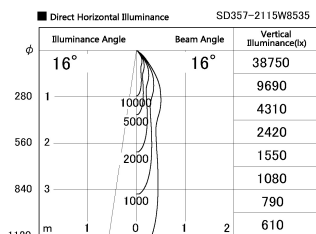

Item no. SD357-2115W8535

Series Name: Cylinder Box (UL Track)  
(SD357)

|                  |                         |
|------------------|-------------------------|
| Installation     | Track mount             |
| Type             |                         |
| Fixture wattage  | 21W                     |
| Beam angle       | 16 deg                  |
| Color Temp.      | 3500K                   |
| CRI              | Ra>85                   |
| Luminous         | 1634 lm                 |
| Body             | Die-cast aluminum alloy |
| Body finish      | White                   |
| Trim finish      | N/A                     |
| Reflector finish | N/A                     |
| IP Rate          | IP20                    |
| Light source     | COB module              |
| Input Voltage    | AC220~240V              |
| Dimming Type     | Non-Dimmable            |
| Certificate      | CE, CCC                 |
| Cut Hole         | N/A                     |