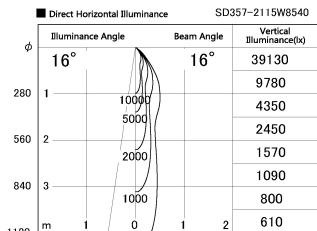

Item no. SD357-2115W8540

Series Name: Cylinder Box (UL Track)
(SD357)

Installation	Track mount
Type	
Fixture wattage	21W
Beam angle	16 deg
Color Temp.	4000K
CRI	Ra>85
Luminous	1650 lm
Body	Die-cast aluminum alloy
Body finish	White
Trim finish	N/A
Reflector finish	N/A
IP Rate	IP20
Light source	COB module
Input Voltage	AC220~240V
Dimming Type	Non-Dimmable
Certificate	CE, CCC
Cut Hole	N/A