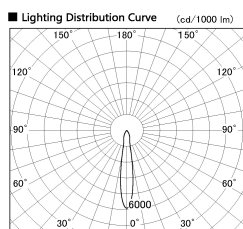

Item no. SD357-2115W8540

Series Name: Cylinder Box (UL Track)
(SD357)

Installation	Track mount
Type	
Fixture wattage	21W
Beam angle	16 deg
Color Temp.	4000K
CRI	Ra>85
Luminous	1650 lm
Body	Die-cast aluminum alloy
Body finish	White
Trim finish	N/A
Reflector finish	N/A
IP Rate	IP20
Light source	COB module
Input Voltage	AC220~240V
Dimming Type	Non-Dimmable
Certificate	CE, CCC
Cut Hole	N/A