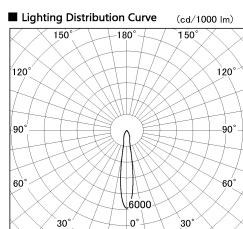

Item no. SD357-2115W9027

Series Name: Cylinder Box (UL Track)
(SD357)

Installation	Track mount
Type	
Fixture wattage	21W
Beam angle	16 deg
Color Temp.	2700K
CRI	Ra>90
Luminous	1398 lm
Body	Die-cast aluminum alloy
Body finish	White
Trim finish	N/A
Reflector finish	N/A
IP Rate	IP20
Light source	COB module
Input Voltage	AC220~240V
Dimming Type	Non-Dimmable
Certificate	CE, CCC
Cut Hole	N/A