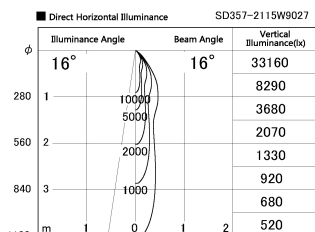

Item no. SD357-2115W9027

Series Name: Cylinder Box (UL Track)
(SD357)

Installation	Track mount
Type	
Fixture wattage	21W
Beam angle	16 deg
Color Temp.	2700K
CRI	Ra>90
Luminous	1398 lm
Body	Die-cast aluminum alloy
Body finish	White
Trim finish	N/A
Reflector finish	N/A
IP Rate	IP20
Light source	COB module
Input Voltage	AC220~240V
Dimming Type	Non-Dimmable
Certificate	CE, CCC
Cut Hole	N/A