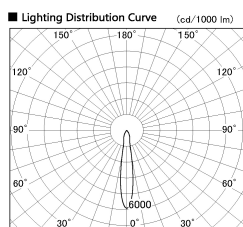

Item no. SD357-2115W9030

Series Name: Cylinder Box (UL Track)  
(SD357)

Installation	Track mount
Type	
Fixture wattage	21W
Beam angle	16 deg
Color Temp.	3000K
CRI	Ra>90
Luminous	1456 lm
Body	Die-cast aluminum alloy
Body finish	White
Trim finish	N/A
Reflector finish	N/A
IP Rate	IP20
Light source	COB module
Input Voltage	AC220~240V
Dimming Type	Non-Dimmable
Certificate	CE, CCC
Cut Hole	N/A