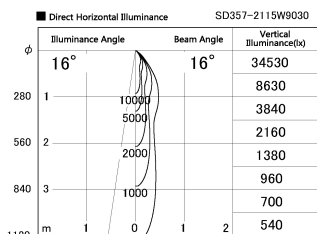

Item no. SD357-2115W9030

Series Name: Cylinder Box (UL Track)
(SD357)

Installation	Track mount
Type	Cylinder Box (UL Track) (SD357)
Fixture wattage	21W
Beam angle	16 deg
Color Temp.	3000K
CRI	Ra>90
Luminous	1456 lm
Body	Die-cast aluminum alloy
Body finish	White
Trim finish	N/A
Reflector finish	N/A
IP Rate	IP20
Light source	COB module
Input Voltage	AC220~240V
Dimming Type	Non-Dimmable
Certificate	CE, CCC
Cut Hole	N/A