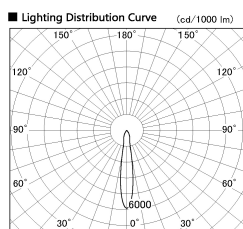

Item no. SD357-2115W9030

Series Name: Cylinder Box (UL Track)
(SD357)

Installation	Track mount
Type	Cylinder Box (UL Track) (SD357)
Fixture wattage	21W
Beam angle	16 deg
Color Temp.	3000K
CRI	Ra>90
Luminous	1456 lm
Body	Die-cast aluminum alloy
Body finish	White
Trim finish	N/A
Reflector finish	N/A
IP Rate	IP20
Light source	COB module
Input Voltage	AC220~240V
Dimming Type	Non-Dimmable
Certificate	CE, CCC
Cut Hole	N/A