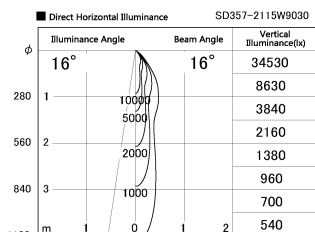

Item no. SD357-2115W9030

Series Name: Cylinder Box (UL Track)  
(SD357)

Installation	Track mount
Type	
Fixture wattage	21W
Beam angle	16 deg
Color Temp.	3000K
CRI	Ra>90
Luminous	1456 lm
Body	Die-cast aluminum alloy
Body finish	White
Trim finish	N/A
Reflector finish	N/A
IP Rate	IP20
Light source	COB module
Input Voltage	AC220~240V
Dimming Type	Non-Dimmable
Certificate	CE, CCC
Cut Hole	N/A