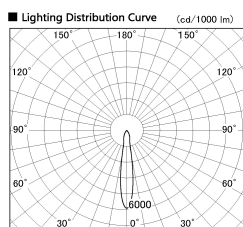

Item no. SD357-2115W9035

Series Name: Cylinder Box (UL Track)  
(SD357)

Installation	Track mount
Type	
Fixture wattage	21W
Beam angle	16 deg
Color Temp.	3500K
CRI	Ra>90
Luminous	1486 lm
Body	Die-cast aluminum alloy
Body finish	White
Trim finish	N/A
Reflector finish	N/A
IP Rate	IP20
Light source	COB module
Input Voltage	AC220~240V
Dimming Type	Non-Dimmable
Certificate	CE, CCC
Cut Hole	N/A