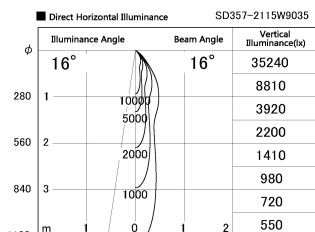

Item no. SD357-2115W9035

Series Name: Cylinder Box (UL Track)
(SD357)

Installation	Track mount
Type	
Fixture wattage	21W
Beam angle	16 deg
Color Temp.	3500K
CRI	Ra>90
Luminous	1486 lm
Body	Die-cast aluminum alloy
Body finish	White
Trim finish	N/A
Reflector finish	N/A
IP Rate	IP20
Light source	COB module
Input Voltage	AC220~240V
Dimming Type	Non-Dimmable
Certificate	CE, CCC
Cut Hole	N/A