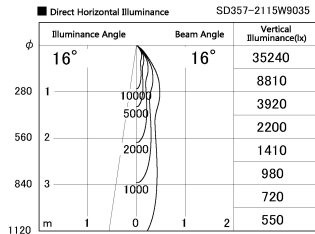

Item no. SD357-2115W9035

Series Name: Cylinder Box (UL Track)
(SD357)

Installation	Track mount
Type	Cylinder Box (UL Track) (SD357)
Fixture wattage	21W
Beam angle	16 deg
Color Temp.	3500K
CRI	Ra>90
Luminous	1486 lm
Body	Die-cast aluminum alloy
Body finish	White
Trim finish	N/A
Reflector finish	N/A
IP Rate	IP20
Light source	COB module
Input Voltage	AC220~240V
Dimming Type	Non-Dimmable
Certificate	CE, CCC
Cut Hole	N/A