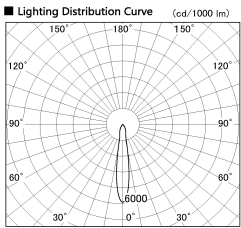

Item no. SD357-2115W9035

Series Name: Cylinder Box (UL Track)
(SD357)

Installation	Track mount
Type	Cylinder Box (UL Track) (SD357)
Fixture wattage	21W
Beam angle	16 deg
Color Temp.	3500K
CRI	Ra>90
Luminous	1486 lm
Body	Die-cast aluminum alloy
Body finish	White
Trim finish	N/A
Reflector finish	N/A
IP Rate	IP20
Light source	COB module
Input Voltage	AC220~240V
Dimming Type	Non-Dimmable
Certificate	CE, CCC
Cut Hole	N/A