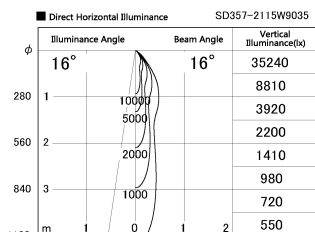

Item no. SD357-2115W9035

Series Name: Cylinder Box (UL Track)  
(SD357)

Installation	Track mount
Type	
Fixture wattage	21W
Beam angle	16 deg
Color Temp.	3500K
CRI	Ra>90
Luminous	1486 lm
Body	Die-cast aluminum alloy
Body finish	White
Trim finish	N/A
Reflector finish	N/A
IP Rate	IP20
Light source	COB module
Input Voltage	AC220~240V
Dimming Type	Non-Dimmable
Certificate	CE, CCC
Cut Hole	N/A