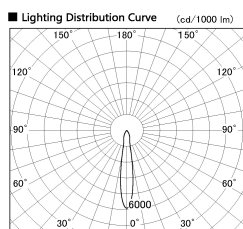

Item no. SD357-2115W9035

Series Name: Cylinder Box (UL Track)
(SD357)

Installation	Track mount
Type	
Fixture wattage	21W
Beam angle	16 deg
Color Temp.	3500K
CRI	Ra>90
Luminous	1486 lm
Body	Die-cast aluminum alloy
Body finish	White
Trim finish	N/A
Reflector finish	N/A
IP Rate	IP20
Light source	COB module
Input Voltage	AC220~240V
Dimming Type	Non-Dimmable
Certificate	CE, CCC
Cut Hole	N/A