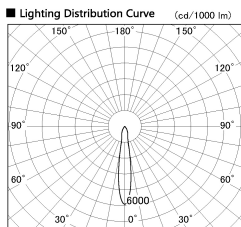

Item no. SD357-2115W9040

Series Name: Cylinder Box (UL Track)
(SD357)

Installation	Track mount
Type	
Fixture wattage	21W
Beam angle	16 deg
Color Temp.	4000K
CRI	Ra>90
Luminous	1500 lm
Body	Die-cast aluminum alloy
Body finish	White
Trim finish	N/A
Reflector finish	N/A
IP Rate	IP20
Light source	COB module
Input Voltage	AC220~240V
Dimming Type	Non-Dimmable
Certificate	CE, CCC
Cut Hole	N/A