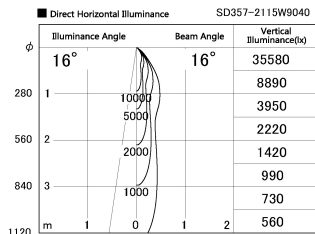

Item no. SD357-2115W9040

Series Name: Cylinder Box (UL Track)
(SD357)

Installation	Track mount
Type	
Fixture wattage	21W
Beam angle	16 deg
Color Temp.	4000K
CRI	Ra>90
Luminous	1500 lm
Body	Die-cast aluminum alloy
Body finish	White
Trim finish	N/A
Reflector finish	N/A
IP Rate	IP20
Light source	COB module
Input Voltage	AC220~240V
Dimming Type	Non-Dimmable
Certificate	CE, CCC
Cut Hole	N/A