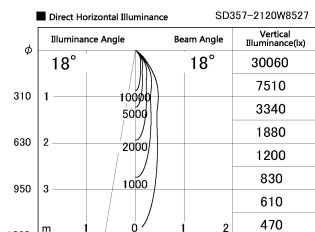

Item no. SD357-2120W8527

Series Name: Cylinder Box (UL Track)  
(SD357)

Installation	Track mount
Type	
Fixture wattage	21W
Beam angle	18 deg
Color Temp.	2700K
CRI	Ra>85
Luminous	1499 lm
Body	Die-cast aluminum alloy
Body finish	White
Trim finish	N/A
Reflector finish	N/A
IP Rate	IP20
Light source	COB module
Input Voltage	AC220~240V
Dimming Type	Non-Dimmable
Certificate	CE, CCC
Cut Hole	N/A