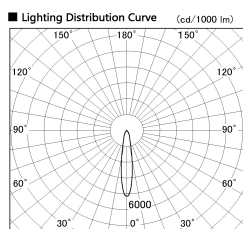

Item no. SD357-2120W8527

Series Name: Cylinder Box (UL Track)  
(SD357)

Installation	Track mount
Type	
Fixture wattage	21W
Beam angle	18 deg
Color Temp.	2700K
CRI	Ra>85
Luminous	1499 lm
Body	Die-cast aluminum alloy
Body finish	White
Trim finish	N/A
Reflector finish	N/A
IP Rate	IP20
Light source	COB module
Input Voltage	AC220~240V
Dimming Type	Non-Dimmable
Certificate	CE, CCC
Cut Hole	N/A