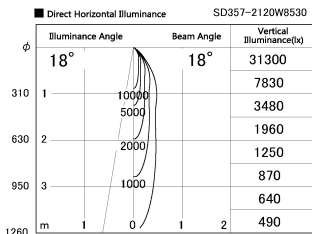

Item no. SD357-2120W8530

Series Name: Cylinder Box (UL Track)
(SD357)

Installation	Track mount
Type	
Fixture wattage	21W
Beam angle	18 deg
Color Temp.	3000K
CRI	Ra>85
Luminous	1561 lm
Body	Die-cast aluminum alloy
Body finish	White
Trim finish	N/A
Reflector finish	N/A
IP Rate	IP20
Light source	COB module
Input Voltage	AC220~240V
Dimming Type	Non-Dimmable
Certificate	CE, CCC
Cut Hole	N/A