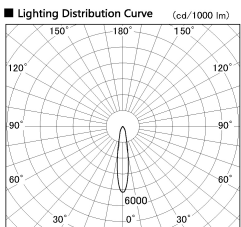

Item no. SD357-2120W8530

Series Name: Cylinder Box (UL Track)
(SD357)

Installation	Track mount
Type	
Fixture wattage	21W
Beam angle	18 deg
Color Temp.	3000K
CRI	Ra>85
Luminous	1561 lm
Body	Die-cast aluminum alloy
Body finish	White
Trim finish	N/A
Reflector finish	N/A
IP Rate	IP20
Light source	COB module
Input Voltage	AC220~240V
Dimming Type	Non-Dimmable
Certificate	CE, CCC
Cut Hole	N/A