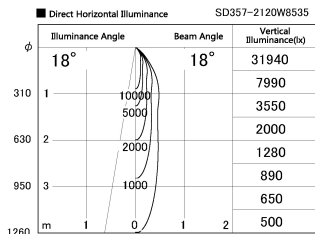

Item no. SD357-2120W8535

Series Name: Cylinder Box (UL Track)  
(SD357)

Installation	Track mount
Type	
Fixture wattage	21W
Beam angle	18 deg
Color Temp.	3500K
CRI	Ra>85
Luminous	1593 lm
Body	Die-cast aluminum alloy
Body finish	White
Trim finish	N/A
Reflector finish	N/A
IP Rate	IP20
Light source	COB module
Input Voltage	AC220~240V
Dimming Type	Non-Dimmable
Certificate	CE, CCC
Cut Hole	N/A