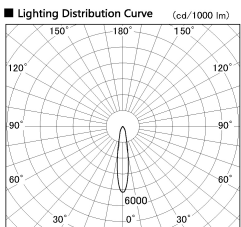

Item no. SD357-2120W8535

Series Name: Cylinder Box (UL Track)  
(SD357)

Installation	Track mount
Type	
Fixture wattage	21W
Beam angle	18 deg
Color Temp.	3500K
CRI	Ra>85
Luminous	1593 lm
Body	Die-cast aluminum alloy
Body finish	White
Trim finish	N/A
Reflector finish	N/A
IP Rate	IP20
Light source	COB module
Input Voltage	AC220~240V
Dimming Type	Non-Dimmable
Certificate	CE, CCC
Cut Hole	N/A