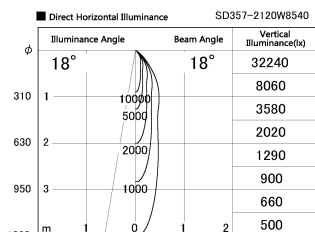

Item no. SD357-2120W8540

Series Name: Cylinder Box (UL Track)
(SD357)

Installation	Track mount
Type	
Fixture wattage	21W
Beam angle	18 deg
Color Temp.	4000K
CRI	Ra>85
Luminous	1608 lm
Body	Die-cast aluminum alloy
Body finish	White
Trim finish	N/A
Reflector finish	N/A
IP Rate	IP20
Light source	COB module
Input Voltage	AC220~240V
Dimming Type	Non-Dimmable
Certificate	CE, CCC
Cut Hole	N/A