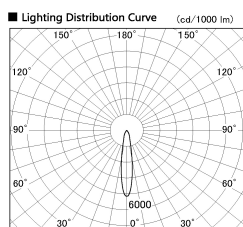

Item no. SD357-2120W8540

Series Name: Cylinder Box (UL Track)
(SD357)

Installation	Track mount
Type	
Fixture wattage	21W
Beam angle	18 deg
Color Temp.	4000K
CRI	Ra>85
Luminous	1608 lm
Body	Die-cast aluminum alloy
Body finish	White
Trim finish	N/A
Reflector finish	N/A
IP Rate	IP20
Light source	COB module
Input Voltage	AC220~240V
Dimming Type	Non-Dimmable
Certificate	CE, CCC
Cut Hole	N/A