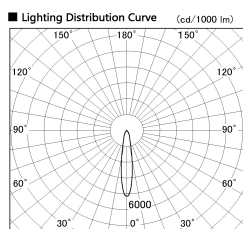

Item no. SD357-2120W9027

Series Name: Cylinder Box (UL Track)  
(SD357)

Installation	Track mount
Type	
Fixture wattage	21W
Beam angle	18 deg
Color Temp.	2700K
CRI	Ra>90
Luminous	1363 lm
Body	Die-cast aluminum alloy
Body finish	White
Trim finish	N/A
Reflector finish	N/A
IP Rate	IP20
Light source	COB module
Input Voltage	AC220~240V
Dimming Type	Non-Dimmable
Certificate	CE, CCC
Cut Hole	N/A