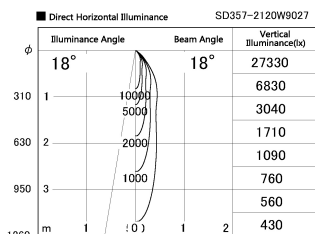

Item no. SD357-2120W9027

Series Name: Cylinder Box (UL Track)  
(SD357)

Installation	Track mount
Type	
Fixture wattage	21W
Beam angle	18 deg
Color Temp.	2700K
CRI	Ra>90
Luminous	1363 lm
Body	Die-cast aluminum alloy
Body finish	White
Trim finish	N/A
Reflector finish	N/A
IP Rate	IP20
Light source	COB module
Input Voltage	AC220~240V
Dimming Type	Non-Dimmable
Certificate	CE, CCC
Cut Hole	N/A