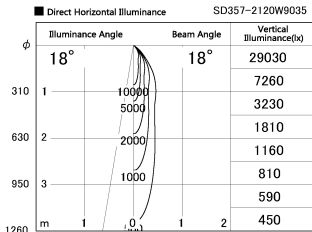

Item no. SD357-2120W9035

Series Name: Cylinder Box (UL Track)  
(SD357)

Installation	Track mount
Type	
Fixture wattage	21W
Beam angle	18 deg
Color Temp.	3500K
CRI	Ra>90
Luminous	1448 lm
Body	Die-cast aluminum alloy
Body finish	White
Trim finish	N/A
Reflector finish	N/A
IP Rate	IP20
Light source	COB module
Input Voltage	AC220~240V
Dimming Type	Non-Dimmable
Certificate	CE, CCC
Cut Hole	N/A