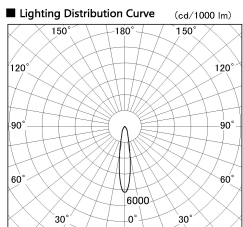

Item no. SD357-2120W9035

Series Name: Cylinder Box (UL Track)  
(SD357)

Installation	Track mount
Type	
Fixture wattage	21W
Beam angle	18 deg
Color Temp.	3500K
CRI	Ra>90
Luminous	1448 lm
Body	Die-cast aluminum alloy
Body finish	White
Trim finish	N/A
Reflector finish	N/A
IP Rate	IP20
Light source	COB module
Input Voltage	AC220~240V
Dimming Type	Non-Dimmable
Certificate	CE, CCC
Cut Hole	N/A