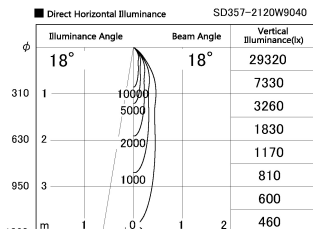

Item no. SD357-2120W9040

Series Name: Cylinder Box (UL Track)
(SD357)

Installation	Track mount
Type	
Fixture wattage	21W
Beam angle	18 deg
Color Temp.	4000K
CRI	Ra>90
Luminous	1462 lm
Body	Die-cast aluminum alloy
Body finish	White
Trim finish	N/A
Reflector finish	N/A
IP Rate	IP20
Light source	COB module
Input Voltage	AC220~240V
Dimming Type	Non-Dimmable
Certificate	CE, CCC
Cut Hole	N/A