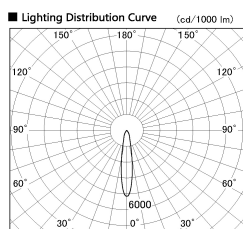

Item no. SD357-2120W9040

Series Name: Cylinder Box (UL Track)
(SD357)

Installation	Track mount
Type	
Fixture wattage	21W
Beam angle	18 deg
Color Temp.	4000K
CRI	Ra>90
Luminous	1462 lm
Body	Die-cast aluminum alloy
Body finish	White
Trim finish	N/A
Reflector finish	N/A
IP Rate	IP20
Light source	COB module
Input Voltage	AC220~240V
Dimming Type	Non-Dimmable
Certificate	CE, CCC
Cut Hole	N/A