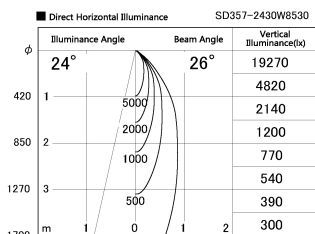

Item no. SD357-2430W8530

Series Name: Cylinder Box (UL Track)  
(SD357)

Installation	Track mount
Type	
Fixture wattage	24.3W
Beam angle	26 deg
Color Temp.	3000K
CRI	Ra>85
Luminous	1722 lm
Body	Die-cast aluminum alloy
Body finish	White
Trim finish	N/A
Reflector finish	N/A
IP Rate	IP20
Light source	COB module
Input Voltage	AC220~240V
Dimming Type	Non-Dimmable
Certificate	CE, CCC
Cut Hole	N/A