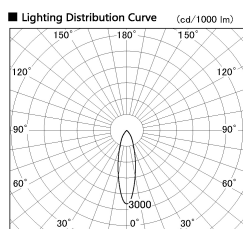

Item no. SD357-2430W8530

Series Name: Cylinder Box (UL Track)  
(SD357)

Installation	Track mount
Type	
Fixture wattage	24.3W
Beam angle	26 deg
Color Temp.	3000K
CRI	Ra>85
Luminous	1722 lm
Body	Die-cast aluminum alloy
Body finish	White
Trim finish	N/A
Reflector finish	N/A
IP Rate	IP20
Light source	COB module
Input Voltage	AC220~240V
Dimming Type	Non-Dimmable
Certificate	CE, CCC
Cut Hole	N/A