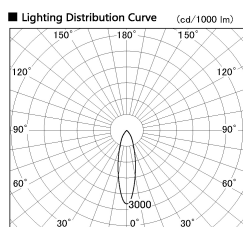

Item no. SD357-2430W8535

Series Name: Cylinder Box (UL Track)
(SD357)

Installation	Track mount
Type	
Fixture wattage	24.3W
Beam angle	26 deg
Color Temp.	3500K
CRI	Ra>85
Luminous	1756 lm
Body	Die-cast aluminum alloy
Body finish	White
Trim finish	N/A
Reflector finish	N/A
IP Rate	IP20
Light source	COB module
Input Voltage	AC220~240V
Dimming Type	Non-Dimmable
Certificate	CE, CCC
Cut Hole	N/A