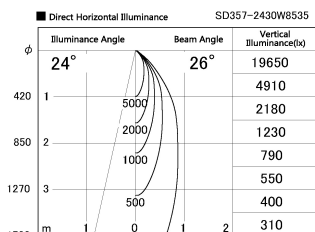

Item no. SD357-2430W8535

Series Name: Cylinder Box (UL Track)
(SD357)

Installation	Track mount
Type	
Fixture wattage	24.3W
Beam angle	26 deg
Color Temp.	3500K
CRI	Ra>85
Luminous	1756 lm
Body	Die-cast aluminum alloy
Body finish	White
Trim finish	N/A
Reflector finish	N/A
IP Rate	IP20
Light source	COB module
Input Voltage	AC220~240V
Dimming Type	Non-Dimmable
Certificate	CE, CCC
Cut Hole	N/A