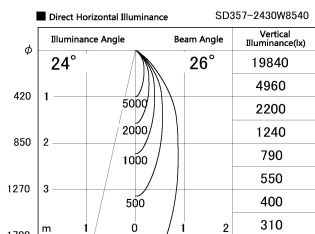

Item no. SD357-2430W8540

Series Name: Cylinder Box (UL Track)
(SD357)

Installation	Track mount
Type	
Fixture wattage	24.3W
Beam angle	26 deg
Color Temp.	4000K
CRI	Ra>85
Luminous	1773 lm
Body	Die-cast aluminum alloy
Body finish	White
Trim finish	N/A
Reflector finish	N/A
IP Rate	IP20
Light source	COB module
Input Voltage	AC220~240V
Dimming Type	Non-Dimmable
Certificate	CE, CCC
Cut Hole	N/A