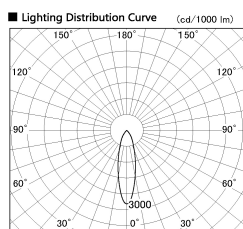

Item no. SD357-2430W8540

Series Name: Cylinder Box (UL Track)
(SD357)

Installation	Track mount
Type	
Fixture wattage	24.3W
Beam angle	26 deg
Color Temp.	4000K
CRI	Ra>85
Luminous	1773 lm
Body	Die-cast aluminum alloy
Body finish	White
Trim finish	N/A
Reflector finish	N/A
IP Rate	IP20
Light source	COB module
Input Voltage	AC220~240V
Dimming Type	Non-Dimmable
Certificate	CE, CCC
Cut Hole	N/A