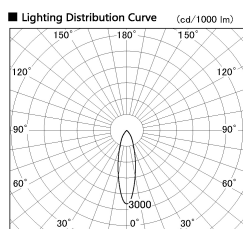

Item no. SD357-2430W9027

Series Name: Cylinder Box (UL Track)
(SD357)

Installation	Track mount
Type	
Fixture wattage	24.3W
Beam angle	26 deg
Color Temp.	2700K
CRI	Ra>90
Luminous	1503 lm
Body	Die-cast aluminum alloy
Body finish	White
Trim finish	N/A
Reflector finish	N/A
IP Rate	IP20
Light source	COB module
Input Voltage	AC220~240V
Dimming Type	Non-Dimmable
Certificate	CE, CCC
Cut Hole	N/A