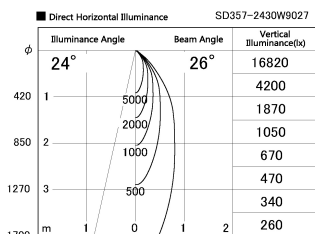

Item no. SD357-2430W9027

Series Name: Cylinder Box (UL Track)
(SD357)

Installation	Track mount
Type	
Fixture wattage	24.3W
Beam angle	26 deg
Color Temp.	2700K
CRI	Ra>90
Luminous	1503 lm
Body	Die-cast aluminum alloy
Body finish	White
Trim finish	N/A
Reflector finish	N/A
IP Rate	IP20
Light source	COB module
Input Voltage	AC220~240V
Dimming Type	Non-Dimmable
Certificate	CE, CCC
Cut Hole	N/A