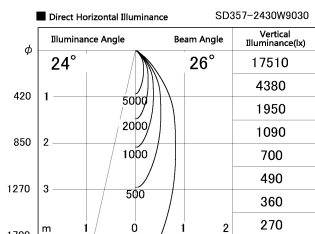

Item no. SD357-2430W9030

Series Name: Cylinder Box (UL Track)
(SD357)

Installation	Track mount
Type	Cylinder Box (UL Track) (SD357)
Fixture wattage	24.3W
Beam angle	26 deg
Color Temp.	3000K
CRI	Ra>90
Luminous	1565 lm
Body	Die-cast aluminum alloy
Body finish	White
Trim finish	N/A
Reflector finish	N/A
IP Rate	IP20
Light source	COB module
Input Voltage	AC220~240V
Dimming Type	Non-Dimmable
Certificate	CE, CCC
Cut Hole	N/A