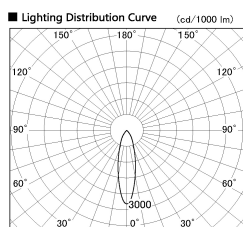

Item no. SD357-2430W9030

Series Name: Cylinder Box (UL Track)
(SD357)

Installation	Track mount
Type	Cylinder Box (UL Track) (SD357)
Fixture wattage	24.3W
Beam angle	26 deg
Color Temp.	3000K
CRI	Ra>90
Luminous	1565 lm
Body	Die-cast aluminum alloy
Body finish	White
Trim finish	N/A
Reflector finish	N/A
IP Rate	IP20
Light source	COB module
Input Voltage	AC220~240V
Dimming Type	Non-Dimmable
Certificate	CE, CCC
Cut Hole	N/A