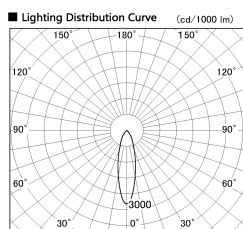

Item no. SD357-2430W9030

Series Name: Cylinder Box (UL Track)
(SD357)

Installation	Track mount
Type	
Fixture wattage	24.3W
Beam angle	26 deg
Color Temp.	3000K
CRI	Ra>90
Luminous	1565 lm
Body	Die-cast aluminum alloy
Body finish	White
Trim finish	N/A
Reflector finish	N/A
IP Rate	IP20
Light source	COB module
Input Voltage	AC220~240V
Dimming Type	Non-Dimmable
Certificate	CE, CCC
Cut Hole	N/A