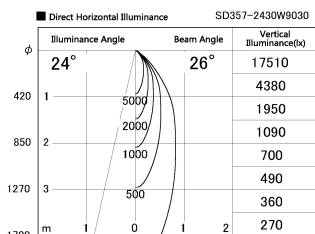

Item no. SD357-2430W9030

Series Name: Cylinder Box (UL Track)
(SD357)

Installation	Track mount
Type	
Fixture wattage	24.3W
Beam angle	26 deg
Color Temp.	3000K
CRI	Ra>90
Luminous	1565 lm
Body	Die-cast aluminum alloy
Body finish	White
Trim finish	N/A
Reflector finish	N/A
IP Rate	IP20
Light source	COB module
Input Voltage	AC220~240V
Dimming Type	Non-Dimmable
Certificate	CE, CCC
Cut Hole	N/A