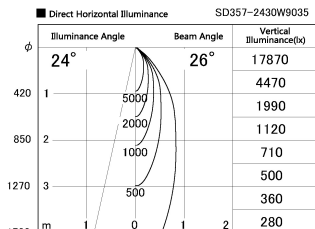

Item no. SD357-2430W9035

Series Name: Cylinder Box (UL Track)
(SD357)

Installation	Track mount
Type	
Fixture wattage	24.3W
Beam angle	26 deg
Color Temp.	3500K
CRI	Ra>90
Luminous	1597 lm
Body	Die-cast aluminum alloy
Body finish	White
Trim finish	N/A
Reflector finish	N/A
IP Rate	IP20
Light source	COB module
Input Voltage	AC220~240V
Dimming Type	Non-Dimmable
Certificate	CE, CCC
Cut Hole	N/A