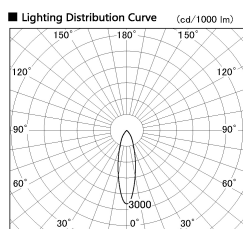

Item no. SD357-2430W9035

Series Name: Cylinder Box (UL Track)
(SD357)

Installation	Track mount
Type	
Fixture wattage	24.3W
Beam angle	26 deg
Color Temp.	3500K
CRI	Ra>90
Luminous	1597 lm
Body	Die-cast aluminum alloy
Body finish	White
Trim finish	N/A
Reflector finish	N/A
IP Rate	IP20
Light source	COB module
Input Voltage	AC220~240V
Dimming Type	Non-Dimmable
Certificate	CE, CCC
Cut Hole	N/A