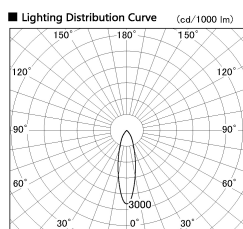

Item no. SD357-2430W9040

Series Name: Cylinder Box (UL Track)
(SD357)

Installation	Track mount
Type	
Fixture wattage	24.3W
Beam angle	26 deg
Color Temp.	4000K
CRI	Ra>90
Luminous	1612 lm
Body	Die-cast aluminum alloy
Body finish	White
Trim finish	N/A
Reflector finish	N/A
IP Rate	IP20
Light source	COB module
Input Voltage	AC220~240V
Dimming Type	Non-Dimmable
Certificate	CE, CCC
Cut Hole	N/A