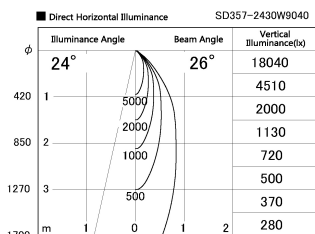

Item no. SD357-2430W9040

Series Name: Cylinder Box (UL Track)
(SD357)

Installation	Track mount
Type	
Fixture wattage	24.3W
Beam angle	26 deg
Color Temp.	4000K
CRI	Ra>90
Luminous	1612 lm
Body	Die-cast aluminum alloy
Body finish	White
Trim finish	N/A
Reflector finish	N/A
IP Rate	IP20
Light source	COB module
Input Voltage	AC220~240V
Dimming Type	Non-Dimmable
Certificate	CE, CCC
Cut Hole	N/A