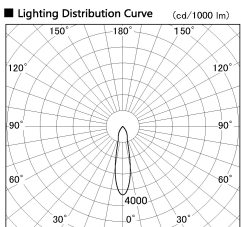

Item no. SD357-2415W8527

Series Name: Cylinder Box (UL Track)  
(SD357)

Installation	Track mount
Type	
Fixture wattage	24.3W
Beam angle	23 deg
Color Temp.	2700K
CRI	Ra>85
Luminous	1724 lm
Body	Die-cast aluminum alloy
Body finish	White
Trim finish	N/A
Reflector finish	N/A
IP Rate	IP20
Light source	COB module
Input Voltage	AC220~240V
Dimming Type	Non-Dimmable
Certificate	CE, CCC
Cut Hole	N/A