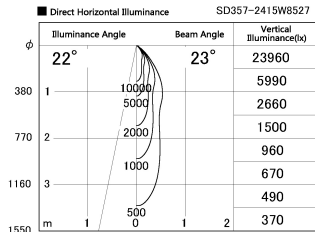

Item no. SD357-2415W8527

Series Name: Cylinder Box (UL Track)  
(SD357)

Installation	Track mount
Type	
Fixture wattage	24.3W
Beam angle	23 deg
Color Temp.	2700K
CRI	Ra>85
Luminous	1724 lm
Body	Die-cast aluminum alloy
Body finish	White
Trim finish	N/A
Reflector finish	N/A
IP Rate	IP20
Light source	COB module
Input Voltage	AC220~240V
Dimming Type	Non-Dimmable
Certificate	CE, CCC
Cut Hole	N/A