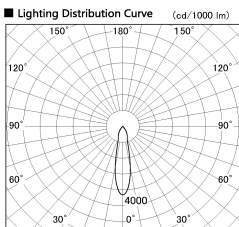

Item no. SD357-2415W8530

Series Name: Cylinder Box (UL Track)  
(SD357)

Installation	Track mount
Type	
Fixture wattage	24.3W
Beam angle	23 deg
Color Temp.	3000K
CRI	Ra>85
Luminous	1796 lm
Body	Die-cast aluminum alloy
Body finish	White
Trim finish	N/A
Reflector finish	N/A
IP Rate	IP20
Light source	COB module
Input Voltage	AC220~240V
Dimming Type	Non-Dimmable
Certificate	CE, CCC
Cut Hole	N/A