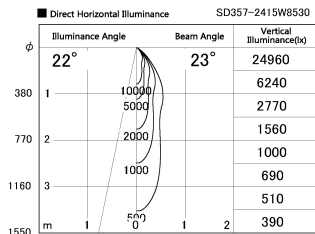

Item no. SD357-2415W8530

Series Name: Cylinder Box (UL Track)  
(SD357)

Installation	Track mount
Type	
Fixture wattage	24.3W
Beam angle	23 deg
Color Temp.	3000K
CRI	Ra>85
Luminous	1796 lm
Body	Die-cast aluminum alloy
Body finish	White
Trim finish	N/A
Reflector finish	N/A
IP Rate	IP20
Light source	COB module
Input Voltage	AC220~240V
Dimming Type	Non-Dimmable
Certificate	CE, CCC
Cut Hole	N/A