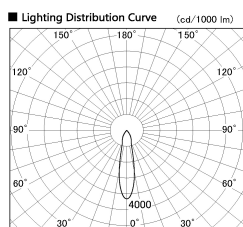

Item no. SD357-2415W8535

Series Name: Cylinder Box (UL Track)
(SD357)

Installation	Track mount
Type	
Fixture wattage	24.3W
Beam angle	23 deg
Color Temp.	3500K
CRI	Ra>85
Luminous	1832 lm
Body	Die-cast aluminum alloy
Body finish	White
Trim finish	N/A
Reflector finish	N/A
IP Rate	IP20
Light source	COB module
Input Voltage	AC220~240V
Dimming Type	Non-Dimmable
Certificate	CE, CCC
Cut Hole	N/A