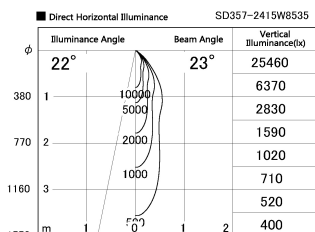

Item no. SD357-2415W8535

Series Name: Cylinder Box (UL Track)
(SD357)

Installation	Track mount
Type	
Fixture wattage	24.3W
Beam angle	23 deg
Color Temp.	3500K
CRI	Ra>85
Luminous	1832 lm
Body	Die-cast aluminum alloy
Body finish	White
Trim finish	N/A
Reflector finish	N/A
IP Rate	IP20
Light source	COB module
Input Voltage	AC220~240V
Dimming Type	Non-Dimmable
Certificate	CE, CCC
Cut Hole	N/A