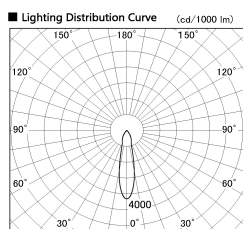

Item no. SD357-2415W8540

Series Name: Cylinder Box (UL Track)  
(SD357)

Installation	Track mount
Type	
Fixture wattage	24.3W
Beam angle	23 deg
Color Temp.	4000K
CRI	Ra>85
Luminous	1850 lm
Body	Die-cast aluminum alloy
Body finish	White
Trim finish	N/A
Reflector finish	N/A
IP Rate	IP20
Light source	COB module
Input Voltage	AC220~240V
Dimming Type	Non-Dimmable
Certificate	CE, CCC
Cut Hole	N/A