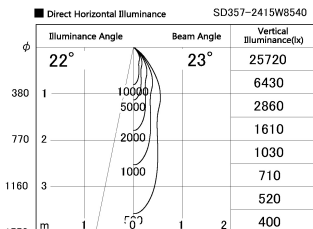

Item no. SD357-2415W8540

Series Name: Cylinder Box (UL Track)  
(SD357)

Installation	Track mount
Type	
Fixture wattage	24.3W
Beam angle	23 deg
Color Temp.	4000K
CRI	Ra>85
Luminous	1850 lm
Body	Die-cast aluminum alloy
Body finish	White
Trim finish	N/A
Reflector finish	N/A
IP Rate	IP20
Light source	COB module
Input Voltage	AC220~240V
Dimming Type	Non-Dimmable
Certificate	CE, CCC
Cut Hole	N/A