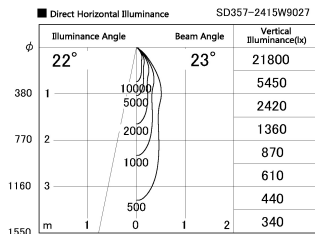

Item no. SD357-2415W9027

Series Name: Cylinder Box (UL Track)  
(SD357)

Installation	Track mount
Type	
Fixture wattage	24.3W
Beam angle	23 deg
Color Temp.	2700K
CRI	Ra>90
Luminous	1568 lm
Body	Die-cast aluminum alloy
Body finish	White
Trim finish	N/A
Reflector finish	N/A
IP Rate	IP20
Light source	COB module
Input Voltage	AC220~240V
Dimming Type	Non-Dimmable
Certificate	CE, CCC
Cut Hole	N/A