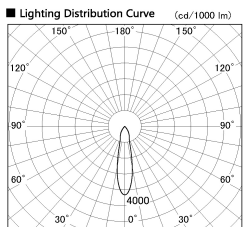

Item no. SD357-2415W9027

Series Name: Cylinder Box (UL Track)  
(SD357)

Installation	Track mount
Type	
Fixture wattage	24.3W
Beam angle	23 deg
Color Temp.	2700K
CRI	Ra>90
Luminous	1568 lm
Body	Die-cast aluminum alloy
Body finish	White
Trim finish	N/A
Reflector finish	N/A
IP Rate	IP20
Light source	COB module
Input Voltage	AC220~240V
Dimming Type	Non-Dimmable
Certificate	CE, CCC
Cut Hole	N/A