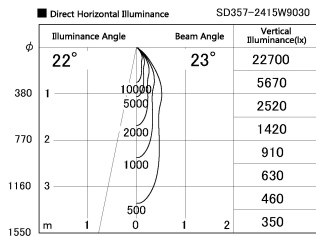

Item no. SD357-2415W9030

Series Name: Cylinder Box (UL Track)
(SD357)

| | |
|------------------|-------------------------|
| Installation | Track mount |
| Type | |
| Fixture wattage | 24.3W |
| Beam angle | 23 deg |
| Color Temp. | 3000K |
| CRI | Ra>90 |
| Luminous | 1633 lm |
| Body | Die-cast aluminum alloy |
| Body finish | White |
| Trim finish | N/A |
| Reflector finish | N/A |
| IP Rate | IP20 |
| Light source | COB module |
| Input Voltage | AC220~240V |
| Dimming Type | Non-Dimmable |
| Certificate | CE, CCC |
| Cut Hole | N/A |