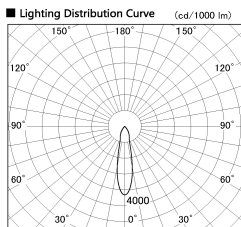

Item no. SD357-2415W9030

Series Name: Cylinder Box (UL Track)
(SD357)

| | |
|------------------|-------------------------|
| Installation | Track mount |
| Type | |
| Fixture wattage | 24.3W |
| Beam angle | 23 deg |
| Color Temp. | 3000K |
| CRI | Ra>90 |
| Luminous | 1633 lm |
| Body | Die-cast aluminum alloy |
| Body finish | White |
| Trim finish | N/A |
| Reflector finish | N/A |
| IP Rate | IP20 |
| Light source | COB module |
| Input Voltage | AC220~240V |
| Dimming Type | Non-Dimmable |
| Certificate | CE, CCC |
| Cut Hole | N/A |