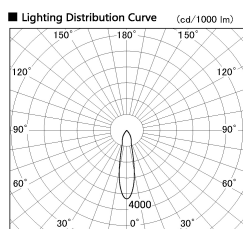

Item no. SD357-2415W9035

Series Name: Cylinder Box (UL Track)
(SD357)

Installation	Track mount
Type	
Fixture wattage	24.3W
Beam angle	23 deg
Color Temp.	3500K
CRI	Ra>90
Luminous	1666 lm
Body	Die-cast aluminum alloy
Body finish	White
Trim finish	N/A
Reflector finish	N/A
IP Rate	IP20
Light source	COB module
Input Voltage	AC220~240V
Dimming Type	Non-Dimmable
Certificate	CE, CCC
Cut Hole	N/A