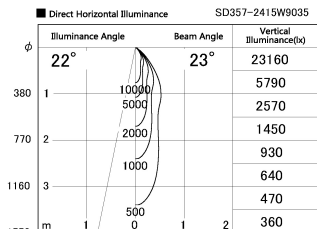

Item no. SD357-2415W9035

Series Name: Cylinder Box (UL Track)
(SD357)

Installation	Track mount
Type	
Fixture wattage	24.3W
Beam angle	23 deg
Color Temp.	3500K
CRI	Ra>90
Luminous	1666 lm
Body	Die-cast aluminum alloy
Body finish	White
Trim finish	N/A
Reflector finish	N/A
IP Rate	IP20
Light source	COB module
Input Voltage	AC220~240V
Dimming Type	Non-Dimmable
Certificate	CE, CCC
Cut Hole	N/A