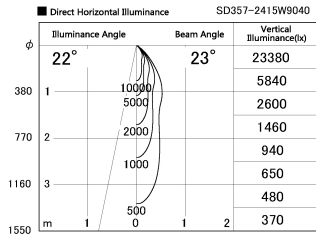

Item no. SD357-2415W9040

Series Name: Cylinder Box (UL Track)  
(SD357)

|                  |                         |
|------------------|-------------------------|
| Installation     | Track mount             |
| Type             |                         |
| Fixture wattage  | 24.3W                   |
| Beam angle       | 23 deg                  |
| Color Temp.      | 4000K                   |
| CRI              | Ra>90                   |
| Luminous         | 1682 lm                 |
| Body             | Die-cast aluminum alloy |
| Body finish      | White                   |
| Trim finish      | N/A                     |
| Reflector finish | N/A                     |
| IP Rate          | IP20                    |
| Light source     | COB module              |
| Input Voltage    | AC220~240V              |
| Dimming Type     | Non-Dimmable            |
| Certificate      | CE, CCC                 |
| Cut Hole         | N/A                     |