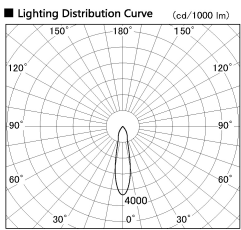

Item no. SD357-2415W9040

Series Name: Cylinder Box (UL Track)  
(SD357)

|                  |                         |
|------------------|-------------------------|
| Installation     | Track mount             |
| Type             |                         |
| Fixture wattage  | 24.3W                   |
| Beam angle       | 23 deg                  |
| Color Temp.      | 4000K                   |
| CRI              | Ra>90                   |
| Luminous         | 1682 lm                 |
| Body             | Die-cast aluminum alloy |
| Body finish      | White                   |
| Trim finish      | N/A                     |
| Reflector finish | N/A                     |
| IP Rate          | IP20                    |
| Light source     | COB module              |
| Input Voltage    | AC220~240V              |
| Dimming Type     | Non-Dimmable            |
| Certificate      | CE, CCC                 |
| Cut Hole         | N/A                     |