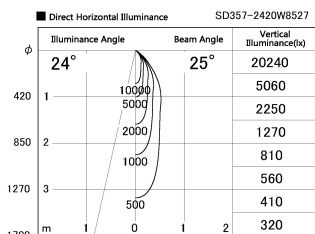

Item no. SD357-2420W8527

Series Name: Cylinder Box (UL Track)
(SD357)

Installation	Track mount
Type	
Fixture wattage	24.3W
Beam angle	25 deg
Color Temp.	2700K
CRI	Ra>85
Luminous	1681 lm
Body	Die-cast aluminum alloy
Body finish	White
Trim finish	N/A
Reflector finish	N/A
IP Rate	IP20
Light source	COB module
Input Voltage	AC220~240V
Dimming Type	Non-Dimmable
Certificate	CE, CCC
Cut Hole	N/A