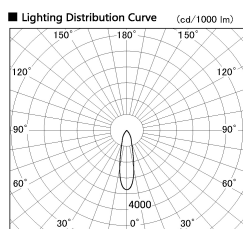

Item no. SD357-2420W8527

Series Name: Cylinder Box (UL Track)
(SD357)

Installation	Track mount
Type	
Fixture wattage	24.3W
Beam angle	25 deg
Color Temp.	2700K
CRI	Ra>85
Luminous	1681 lm
Body	Die-cast aluminum alloy
Body finish	White
Trim finish	N/A
Reflector finish	N/A
IP Rate	IP20
Light source	COB module
Input Voltage	AC220~240V
Dimming Type	Non-Dimmable
Certificate	CE, CCC
Cut Hole	N/A