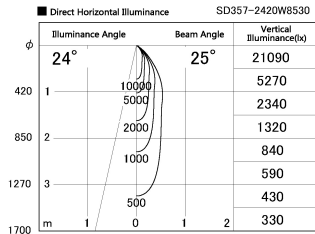

Item no. SD357-2420W8530

Series Name: Cylinder Box (UL Track)  
(SD357)

Installation	Track mount
Type	
Fixture wattage	24.3W
Beam angle	25 deg
Color Temp.	3000K
CRI	Ra>85
Luminous	1751 lm
Body	Die-cast aluminum alloy
Body finish	White
Trim finish	N/A
Reflector finish	N/A
IP Rate	IP20
Light source	COB module
Input Voltage	AC220~240V
Dimming Type	Non-Dimmable
Certificate	CE, CCC
Cut Hole	N/A