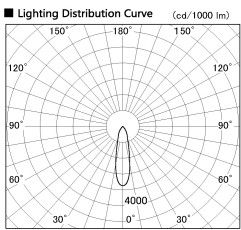

Item no. SD357-2420W8530

Series Name: Cylinder Box (UL Track)  
(SD357)

Installation	Track mount
Type	
Fixture wattage	24.3W
Beam angle	25 deg
Color Temp.	3000K
CRI	Ra>85
Luminous	1751 lm
Body	Die-cast aluminum alloy
Body finish	White
Trim finish	N/A
Reflector finish	N/A
IP Rate	IP20
Light source	COB module
Input Voltage	AC220~240V
Dimming Type	Non-Dimmable
Certificate	CE, CCC
Cut Hole	N/A