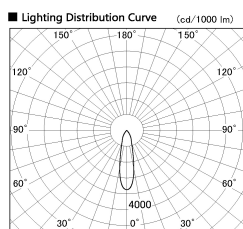

Item no. SD357-2420W8535

Series Name: Cylinder Box (UL Track)
(SD357)

Installation	Track mount
Type	
Fixture wattage	24.3W
Beam angle	25 deg
Color Temp.	3500K
CRI	Ra>85
Luminous	1786 lm
Body	Die-cast aluminum alloy
Body finish	White
Trim finish	N/A
Reflector finish	N/A
IP Rate	IP20
Light source	COB module
Input Voltage	AC220~240V
Dimming Type	Non-Dimmable
Certificate	CE, CCC
Cut Hole	N/A