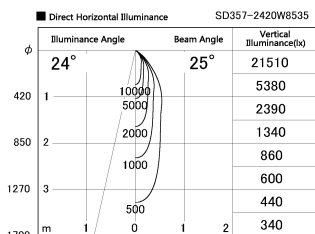

Item no. SD357-2420W8535

Series Name: Cylinder Box (UL Track)
(SD357)

Installation	Track mount
Type	
Fixture wattage	24.3W
Beam angle	25 deg
Color Temp.	3500K
CRI	Ra>85
Luminous	1786 lm
Body	Die-cast aluminum alloy
Body finish	White
Trim finish	N/A
Reflector finish	N/A
IP Rate	IP20
Light source	COB module
Input Voltage	AC220~240V
Dimming Type	Non-Dimmable
Certificate	CE, CCC
Cut Hole	N/A