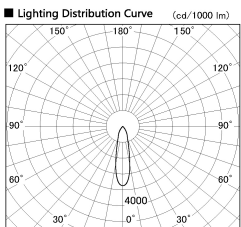

Item no. SD357-2420W8540

Series Name: Cylinder Box (UL Track)  
(SD357)

Installation	Track mount
Type	
Fixture wattage	24.3W
Beam angle	25 deg
Color Temp.	4000K
CRI	Ra>85
Luminous	1803 lm
Body	Die-cast aluminum alloy
Body finish	White
Trim finish	N/A
Reflector finish	N/A
IP Rate	IP20
Light source	COB module
Input Voltage	AC220~240V
Dimming Type	Non-Dimmable
Certificate	CE, CCC
Cut Hole	N/A