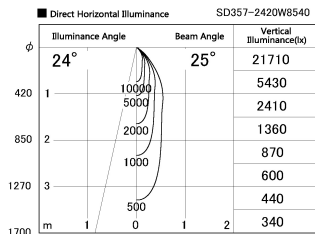

Item no. SD357-2420W8540

Series Name: Cylinder Box (UL Track)  
(SD357)

Installation	Track mount
Type	
Fixture wattage	24.3W
Beam angle	25 deg
Color Temp.	4000K
CRI	Ra>85
Luminous	1803 lm
Body	Die-cast aluminum alloy
Body finish	White
Trim finish	N/A
Reflector finish	N/A
IP Rate	IP20
Light source	COB module
Input Voltage	AC220~240V
Dimming Type	Non-Dimmable
Certificate	CE, CCC
Cut Hole	N/A