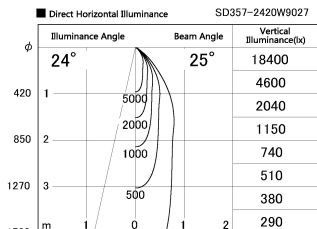

Item no. SD357-2420W9027

Series Name: Cylinder Box (UL Track)
(SD357)

Installation	Track mount
Type	
Fixture wattage	24.3W
Beam angle	25 deg
Color Temp.	2700K
CRI	Ra>90
Luminous	1528 lm
Body	Die-cast aluminum alloy
Body finish	White
Trim finish	N/A
Reflector finish	N/A
IP Rate	IP20
Light source	COB module
Input Voltage	AC220~240V
Dimming Type	Non-Dimmable
Certificate	CE, CCC
Cut Hole	N/A