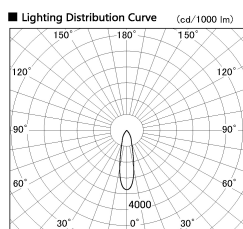

Item no. SD357-2420W9027

Series Name: Cylinder Box (UL Track)
(SD357)

Installation	Track mount
Type	
Fixture wattage	24.3W
Beam angle	25 deg
Color Temp.	2700K
CRI	Ra>90
Luminous	1528 lm
Body	Die-cast aluminum alloy
Body finish	White
Trim finish	N/A
Reflector finish	N/A
IP Rate	IP20
Light source	COB module
Input Voltage	AC220~240V
Dimming Type	Non-Dimmable
Certificate	CE, CCC
Cut Hole	N/A