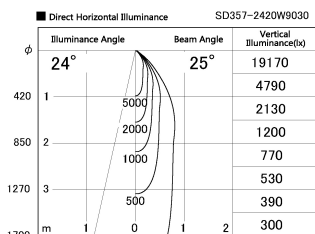

Item no. SD357-2420W9030

Series Name: Cylinder Box (UL Track)  
(SD357)

Installation	Track mount
Type	
Fixture wattage	24.3W
Beam angle	25 deg
Color Temp.	3000K
CRI	Ra>90
Luminous	1592 lm
Body	Die-cast aluminum alloy
Body finish	White
Trim finish	N/A
Reflector finish	N/A
IP Rate	IP20
Light source	COB module
Input Voltage	AC220~240V
Dimming Type	Non-Dimmable
Certificate	CE, CCC
Cut Hole	N/A