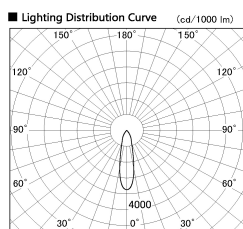

Item no. SD357-2420W9030

Series Name: Cylinder Box (UL Track)  
(SD357)

Installation	Track mount
Type	
Fixture wattage	24.3W
Beam angle	25 deg
Color Temp.	3000K
CRI	Ra>90
Luminous	1592 lm
Body	Die-cast aluminum alloy
Body finish	White
Trim finish	N/A
Reflector finish	N/A
IP Rate	IP20
Light source	COB module
Input Voltage	AC220~240V
Dimming Type	Non-Dimmable
Certificate	CE, CCC
Cut Hole	N/A