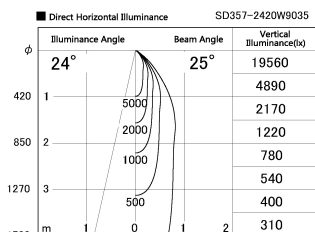

Item no. SD357-2420W9035

Series Name: Cylinder Box (UL Track)
(SD357)

Installation	Track mount
Type	
Fixture wattage	24.3W
Beam angle	25 deg
Color Temp.	3500K
CRI	Ra>90
Luminous	1624 lm
Body	Die-cast aluminum alloy
Body finish	White
Trim finish	N/A
Reflector finish	N/A
IP Rate	IP20
Light source	COB module
Input Voltage	AC220~240V
Dimming Type	Non-Dimmable
Certificate	CE, CCC
Cut Hole	N/A