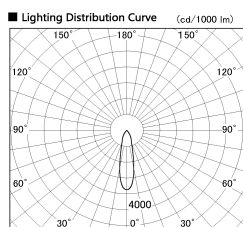

Item no. SD357-2420W9035

Series Name: Cylinder Box (UL Track)
(SD357)

Installation	Track mount
Type	
Fixture wattage	24.3W
Beam angle	25 deg
Color Temp.	3500K
CRI	Ra>90
Luminous	1624 lm
Body	Die-cast aluminum alloy
Body finish	White
Trim finish	N/A
Reflector finish	N/A
IP Rate	IP20
Light source	COB module
Input Voltage	AC220~240V
Dimming Type	Non-Dimmable
Certificate	CE, CCC
Cut Hole	N/A