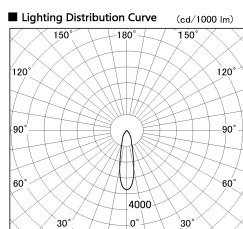

Item no. SD357-2420W9040

Series Name: Cylinder Box (UL Track)
(SD357)

Installation	Track mount
Type	
Fixture wattage	24.3W
Beam angle	25 deg
Color Temp.	4000K
CRI	Ra>90
Luminous	1640 lm
Body	Die-cast aluminum alloy
Body finish	White
Trim finish	N/A
Reflector finish	N/A
IP Rate	IP20
Light source	COB module
Input Voltage	AC220~240V
Dimming Type	Non-Dimmable
Certificate	CE, CCC
Cut Hole	N/A