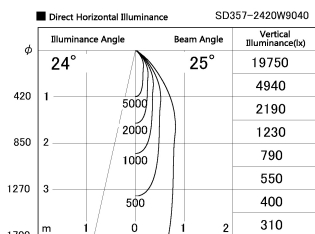

Item no. SD357-2420W9040

Series Name: Cylinder Box (UL Track)
(SD357)

Installation	Track mount
Type	
Fixture wattage	24.3W
Beam angle	25 deg
Color Temp.	4000K
CRI	Ra>90
Luminous	1640 lm
Body	Die-cast aluminum alloy
Body finish	White
Trim finish	N/A
Reflector finish	N/A
IP Rate	IP20
Light source	COB module
Input Voltage	AC220~240V
Dimming Type	Non-Dimmable
Certificate	CE, CCC
Cut Hole	N/A