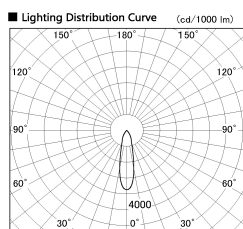

Item no. SD357-2420W9040

Series Name: Cylinder Box (UL Track)
(SD357)

Installation	Track mount
Type	Cylinder Box (UL Track) (SD357)
Fixture wattage	24.3W
Beam angle	25 deg
Color Temp.	4000K
CRI	Ra>90
Luminous	1640 lm
Body	Die-cast aluminum alloy
Body finish	White
Trim finish	N/A
Reflector finish	N/A
IP Rate	IP20
Light source	COB module
Input Voltage	AC220~240V
Dimming Type	Non-Dimmable
Certificate	CE, CCC
Cut Hole	N/A