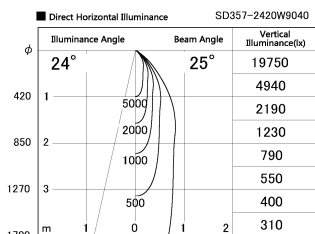

Item no. SD357-2420W9040

Series Name: Cylinder Box (UL Track)
(SD357)

Installation	Track mount
Type	Cylinder Box (UL Track) (SD357)
Fixture wattage	24.3W
Beam angle	25 deg
Color Temp.	4000K
CRI	Ra>90
Luminous	1640 lm
Body	Die-cast aluminum alloy
Body finish	White
Trim finish	N/A
Reflector finish	N/A
IP Rate	IP20
Light source	COB module
Input Voltage	AC220~240V
Dimming Type	Non-Dimmable
Certificate	CE, CCC
Cut Hole	N/A