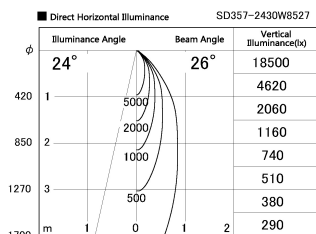

Item no. SD357-2430W8527

Series Name: Cylinder Box (UL Track)
(SD357)

Installation	Track mount
Type	
Fixture wattage	24.3W
Beam angle	26 deg
Color Temp.	2700K
CRI	Ra>85
Luminous	1653 lm
Body	Die-cast aluminum alloy
Body finish	White
Trim finish	N/A
Reflector finish	N/A
IP Rate	IP20
Light source	COB module
Input Voltage	AC220~240V
Dimming Type	Non-Dimmable
Certificate	CE, CCC
Cut Hole	N/A