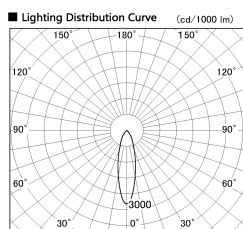

Item no. SD357-2430W8527

Series Name: Cylinder Box (UL Track)
(SD357)

Installation	Track mount
Type	
Fixture wattage	24.3W
Beam angle	26 deg
Color Temp.	2700K
CRI	Ra>85
Luminous	1653 lm
Body	Die-cast aluminum alloy
Body finish	White
Trim finish	N/A
Reflector finish	N/A
IP Rate	IP20
Light source	COB module
Input Voltage	AC220~240V
Dimming Type	Non-Dimmable
Certificate	CE, CCC
Cut Hole	N/A