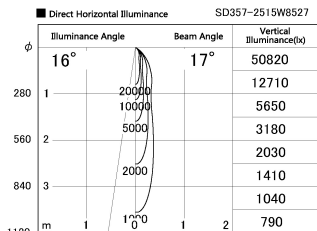

Item no. SD357-2515W8527

Series Name: Cylinder Box (UL Track)
(SD357)

Installation	Track mount
Type	
Fixture wattage	24.3W
Beam angle	17 deg
Color Temp.	2700K
CRI	Ra>85
Luminous	1928 lm
Body	Die-cast aluminum alloy
Body finish	White
Trim finish	N/A
Reflector finish	N/A
IP Rate	IP20
Light source	COB module
Input Voltage	AC220~240V
Dimming Type	Non-Dimmable
Certificate	CE, CCC
Cut Hole	N/A