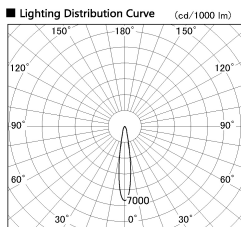

Item no. SD357-2515W8527

Series Name: Cylinder Box (UL Track)
(SD357)

Installation	Track mount
Type	
Fixture wattage	24.3W
Beam angle	17 deg
Color Temp.	2700K
CRI	Ra>85
Luminous	1928 lm
Body	Die-cast aluminum alloy
Body finish	White
Trim finish	N/A
Reflector finish	N/A
IP Rate	IP20
Light source	COB module
Input Voltage	AC220~240V
Dimming Type	Non-Dimmable
Certificate	CE, CCC
Cut Hole	N/A