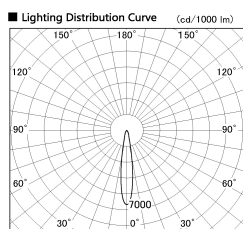

Item no. SD357-2515W8527

Series Name: Cylinder Box (UL Track)
(SD357)

Installation	Track mount
Type	
Fixture wattage	24.3W
Beam angle	17 deg
Color Temp.	2700K
CRI	Ra>85
Luminous	1928 lm
Body	Die-cast aluminum alloy
Body finish	White
Trim finish	N/A
Reflector finish	N/A
IP Rate	IP20
Light source	COB module
Input Voltage	AC220~240V
Dimming Type	Non-Dimmable
Certificate	CE, CCC
Cut Hole	N/A