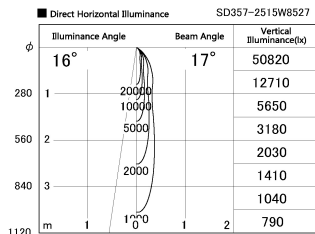

Item no. SD357-2515W8527

Series Name: Cylinder Box (UL Track)
(SD357)

Installation	Track mount
Type	
Fixture wattage	24.3W
Beam angle	17 deg
Color Temp.	2700K
CRI	Ra>85
Luminous	1928 lm
Body	Die-cast aluminum alloy
Body finish	White
Trim finish	N/A
Reflector finish	N/A
IP Rate	IP20
Light source	COB module
Input Voltage	AC220~240V
Dimming Type	Non-Dimmable
Certificate	CE, CCC
Cut Hole	N/A