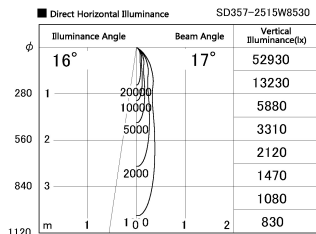

Item no. SD357-2515W8530

Series Name: Cylinder Box (UL Track)  
(SD357)

Installation	Track mount
Type	
Fixture wattage	24.3W
Beam angle	17 deg
Color Temp.	3000K
CRI	Ra>85
Luminous	2008 lm
Body	Die-cast aluminum alloy
Body finish	White
Trim finish	N/A
Reflector finish	N/A
IP Rate	IP20
Light source	COB module
Input Voltage	AC220~240V
Dimming Type	Non-Dimmable
Certificate	CE, CCC
Cut Hole	N/A