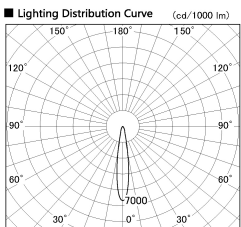

Item no. SD357-2515W8530

Series Name: Cylinder Box (UL Track)  
(SD357)

Installation	Track mount
Type	
Fixture wattage	24.3W
Beam angle	17 deg
Color Temp.	3000K
CRI	Ra>85
Luminous	2008 lm
Body	Die-cast aluminum alloy
Body finish	White
Trim finish	N/A
Reflector finish	N/A
IP Rate	IP20
Light source	COB module
Input Voltage	AC220~240V
Dimming Type	Non-Dimmable
Certificate	CE, CCC
Cut Hole	N/A