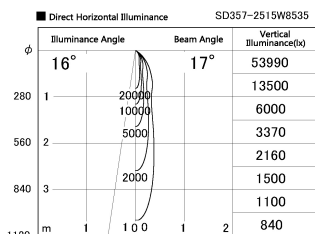

Item no. SD357-2515W8535

Series Name: Cylinder Box (UL Track)
(SD357)

Installation	Track mount
Type	
Fixture wattage	24.3W
Beam angle	17 deg
Color Temp.	3500K
CRI	Ra>85
Luminous	2048 lm
Body	Die-cast aluminum alloy
Body finish	White
Trim finish	N/A
Reflector finish	N/A
IP Rate	IP20
Light source	COB module
Input Voltage	AC220~240V
Dimming Type	Non-Dimmable
Certificate	CE, CCC
Cut Hole	N/A