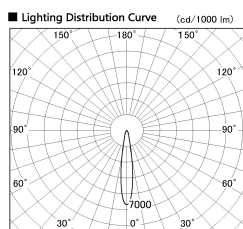

Item no. SD357-2515W8535

Series Name: Cylinder Box (UL Track)
(SD357)

Installation	Track mount
Type	
Fixture wattage	24.3W
Beam angle	17 deg
Color Temp.	3500K
CRI	Ra>85
Luminous	2048 lm
Body	Die-cast aluminum alloy
Body finish	White
Trim finish	N/A
Reflector finish	N/A
IP Rate	IP20
Light source	COB module
Input Voltage	AC220~240V
Dimming Type	Non-Dimmable
Certificate	CE, CCC
Cut Hole	N/A