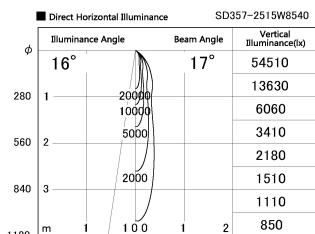

Item no. SD357-2515W8540

Series Name: Cylinder Box (UL Track)
(SD357)

Installation	Track mount
Type	
Fixture wattage	24.3W
Beam angle	17 deg
Color Temp.	4000K
CRI	Ra>85
Luminous	2068 lm
Body	Die-cast aluminum alloy
Body finish	White
Trim finish	N/A
Reflector finish	N/A
IP Rate	IP20
Light source	COB module
Input Voltage	AC220~240V
Dimming Type	Non-Dimmable
Certificate	CE, CCC
Cut Hole	N/A