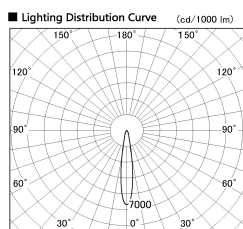

Item no. SD357-2515W8540

Series Name: Cylinder Box (UL Track)
(SD357)

Installation	Track mount
Type	
Fixture wattage	24.3W
Beam angle	17 deg
Color Temp.	4000K
CRI	Ra>85
Luminous	2068 lm
Body	Die-cast aluminum alloy
Body finish	White
Trim finish	N/A
Reflector finish	N/A
IP Rate	IP20
Light source	COB module
Input Voltage	AC220~240V
Dimming Type	Non-Dimmable
Certificate	CE, CCC
Cut Hole	N/A