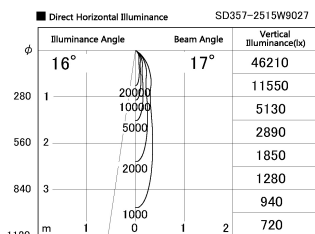

Item no. SD357-2515W9027

Series Name: Cylinder Box (UL Track)
(SD357)

Installation	Track mount
Type	
Fixture wattage	24.3W
Beam angle	17 deg
Color Temp.	2700K
CRI	Ra>90
Luminous	1753 lm
Body	Die-cast aluminum alloy
Body finish	White
Trim finish	N/A
Reflector finish	N/A
IP Rate	IP20
Light source	COB module
Input Voltage	AC220~240V
Dimming Type	Non-Dimmable
Certificate	CE, CCC
Cut Hole	N/A