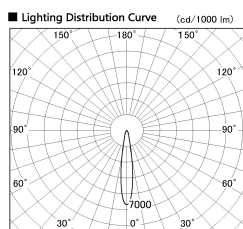

Item no. SD357-2515W9027

Series Name: Cylinder Box (UL Track)
(SD357)

Installation	Track mount
Type	
Fixture wattage	24.3W
Beam angle	17 deg
Color Temp.	2700K
CRI	Ra>90
Luminous	1753 lm
Body	Die-cast aluminum alloy
Body finish	White
Trim finish	N/A
Reflector finish	N/A
IP Rate	IP20
Light source	COB module
Input Voltage	AC220~240V
Dimming Type	Non-Dimmable
Certificate	CE, CCC
Cut Hole	N/A