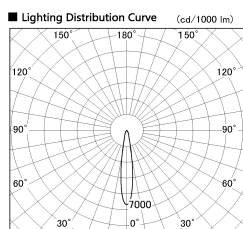

Item no. SD357-2515W9027

Series Name: Cylinder Box (UL Track)  
(SD357)

Installation	Track mount
Type	Cylinder Box (UL Track) (SD357)
Fixture wattage	24.3W
Beam angle	17 deg
Color Temp.	2700K
CRI	Ra>90
Luminous	1753 lm
Body	Die-cast aluminum alloy
Body finish	White
Trim finish	N/A
Reflector finish	N/A
IP Rate	IP20
Light source	COB module
Input Voltage	AC220~240V
Dimming Type	Non-Dimmable
Certificate	CE, CCC
Cut Hole	N/A