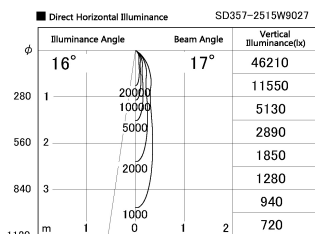

Item no. SD357-2515W9027

Series Name: Cylinder Box (UL Track)  
(SD357)

Installation	Track mount
Type	Cylinder Box (UL Track) (SD357)
Fixture wattage	24.3W
Beam angle	17 deg
Color Temp.	2700K
CRI	Ra>90
Luminous	1753 lm
Body	Die-cast aluminum alloy
Body finish	White
Trim finish	N/A
Reflector finish	N/A
IP Rate	IP20
Light source	COB module
Input Voltage	AC220~240V
Dimming Type	Non-Dimmable
Certificate	CE, CCC
Cut Hole	N/A